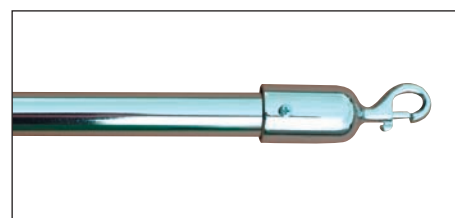

COLOURS

- Red
- Blue
- Green
- Black
- White

DESCRIPTION	ORDER REF	PRICE
BARRIER ROPES 25mm DIAMETER - ALL TYPES, PER METRE	CSR30	£11.00
OPEN HOOK END FITTING	CHO	£8.00
SPRING CLOSURE HOOK END FITTING	CHS	£8.00
1m LONG READY ASSEMBLED ROPES, WITH OPEN HOOK ENDS	CSH01	£27.00
1m LONG READY ASSEMBLED ROPES, WITH SPRING CLOSURE ENDS	CSH51	£27.00

A4 Signholders

- Landscape or portrait style
- Suit rope or rail barriers
- Suitable only for executive posts
- Two plated finishes

PLATED FINISH	PORTRAIT		LANDSCAPE	
	REF	PRICE	REF	PRICE
CHROME	961CH	£25.00	960CH	£28.00
BRASS	961BR	£32.00	960BR	£37.00