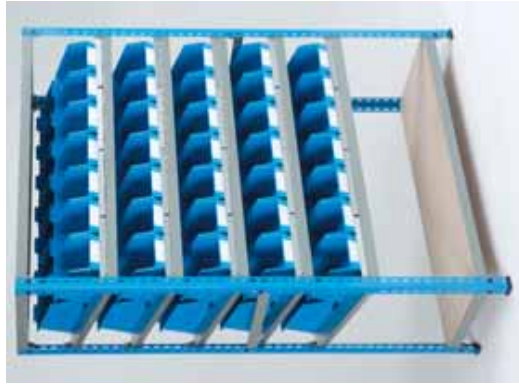

STORAGE DESIGN LIMITED
TEL: 01446 772614

speedrax

kan-ban

speedrax

Need to organise your lineside small parts storage?

... Speedrax Kanban is the perfect solution!

Speedrax bolt-free shelving, complete with sloping shelves and small parts containers, provides an excellent Kanban storage system.

- Easy bolt free assembly.
- Available as standard bays complete with open fronted storage bins for easy access.
- Kanban shelving bays will be 1800mm high x 1200mm wide and 450mm (Kanban 1) or 600mm deep (Kanban 2)
- Choose **Kanban 1** with 14 (2 rows of 7) MX002 containers on each of 5 sloping levels or **Kanban 2** with 10 (2 rows of 5) MX003 containers on each of 4 sloping levels.